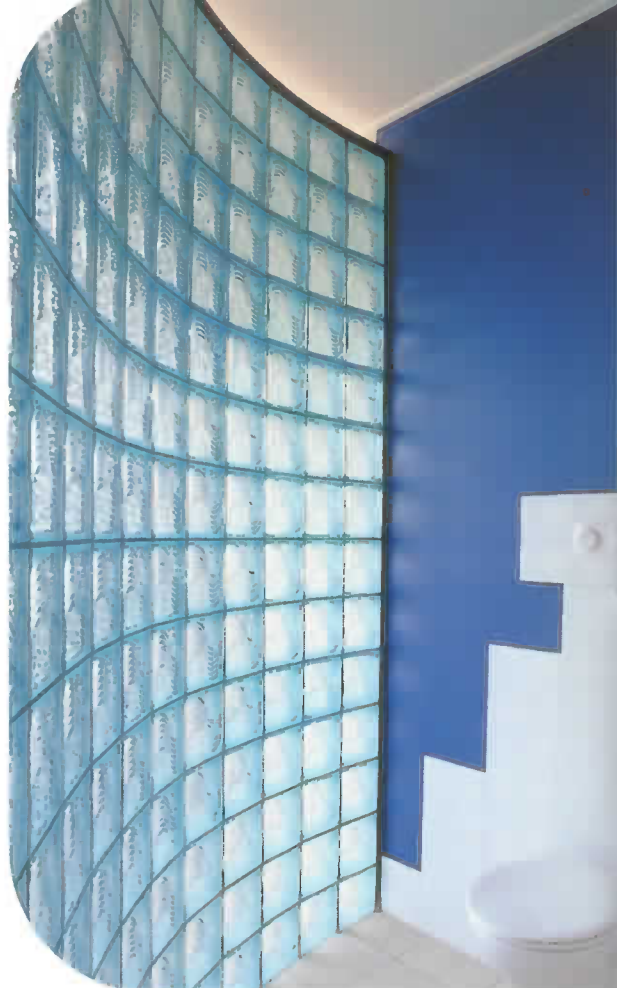

Light up your life with Blokup

DESIGN

Only Blokup have taken glass bricks one step further than merely a fixed section of wall to create an opening glass block window. Utilizing thinner, lighter "wafer" glass bricks to provide light, privacy, better thermal performance and excellent cross ventilation. Unlike acrylic bricks, true glass bricks do not lose their clarity over time.

Two styles are available, an awning window hinged at the top and opening outwards from the bottom, or a traditional casement window that opens sideways.

Light up your life with Blokup

OPENING GLASS BLOCK WINDOW

CURVED WALL SYSTEM

With Blokup's patented curved wall system, you can design a wall that is interesting and easy to assemble. Achieve a beautiful curved glass wall with our exclusive framing and connectable radius clips. Create a stunning effect in a home entry or company foyer. The system also works well as a dividing wall for both residential rooms and offices.

Light up your life with Blokup

FEATURE WALL

Add an elegant touch to your home with a Blokup feature wall. Nothing else comes close when you want to create an open feeling in your home or office that lets in light and gives you added security. With a large range of colours, shapes, patterns and textures, you can make your feature wall as individual as you are.